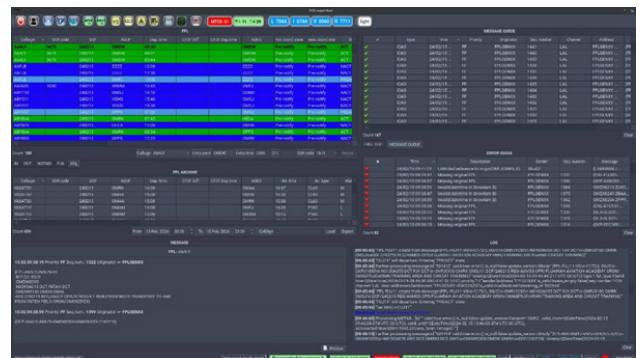

ICZ LETVIS® - FDD Flight Data Display

HMI FOR WORK WITH FLIGHT DATA

Product ICZ LETVIS® FDD (Flight Data Display) provides HMI user interface for working with flight data, especially flight plans for the purpose of monitoring them, analyzing safety and efficiency in order to improve flight operations.

Product ICZ LETVIS® FDD is a graphic terminal of the ICZ LETVIS system, which allows to monitor flight data and provides an HMI for working with this information. Its basic task is to provide an HMI for working with flight plans. Flight plans are divided into strip groups according to the selected role and respective sectorization.

ICZ LETVIS® FDD provides main and supplementary functions:

[BASIC FUNCTIONS]

- ▶ Display and HMI for air traffic management and control
- ▶ Handling of error and incorrect messages
- ▶ Entering data into flight plans
- ▶ Strip printing
- ▶ View archive of reports and plans
- ▶ Display and HMI for sectorization and flight coordination
- ▶ Monitoring of the functioning of resources and their current utilization
- ▶ Tables/strip design display
- ▶ MTCD display
- ▶ SSR codes proposition
- ▶ Display and configuration of QNH for airports and FIRs
- ▶ Interaction with the ICZ LETVIS CWS application
- ▶ Sending manual reports to AFTN/AMHS

[SUPPLEMENTARY FUNCTIONS]

- ▶ Monitoring of current activity
- ▶ Data archiving
- ▶ Logging in

[ICZ LETVIS® - FDD]

■ APPLICATION SOFTWARE AND OPERATING SYSTEM

OPERATING SYSTEM	LINUX SLED/SLES 15 AND HIGHER
Application SW (minimal variant)	▶ ICZ LETVIS FDD – user interface
Application SW (full variant)	▶ ICZ LETVIS FDP – flight data processing system ▶ ICZ LETVIS FDD – user interface ▶ ICZ LETVIS ArchDrec – flight data archiving system